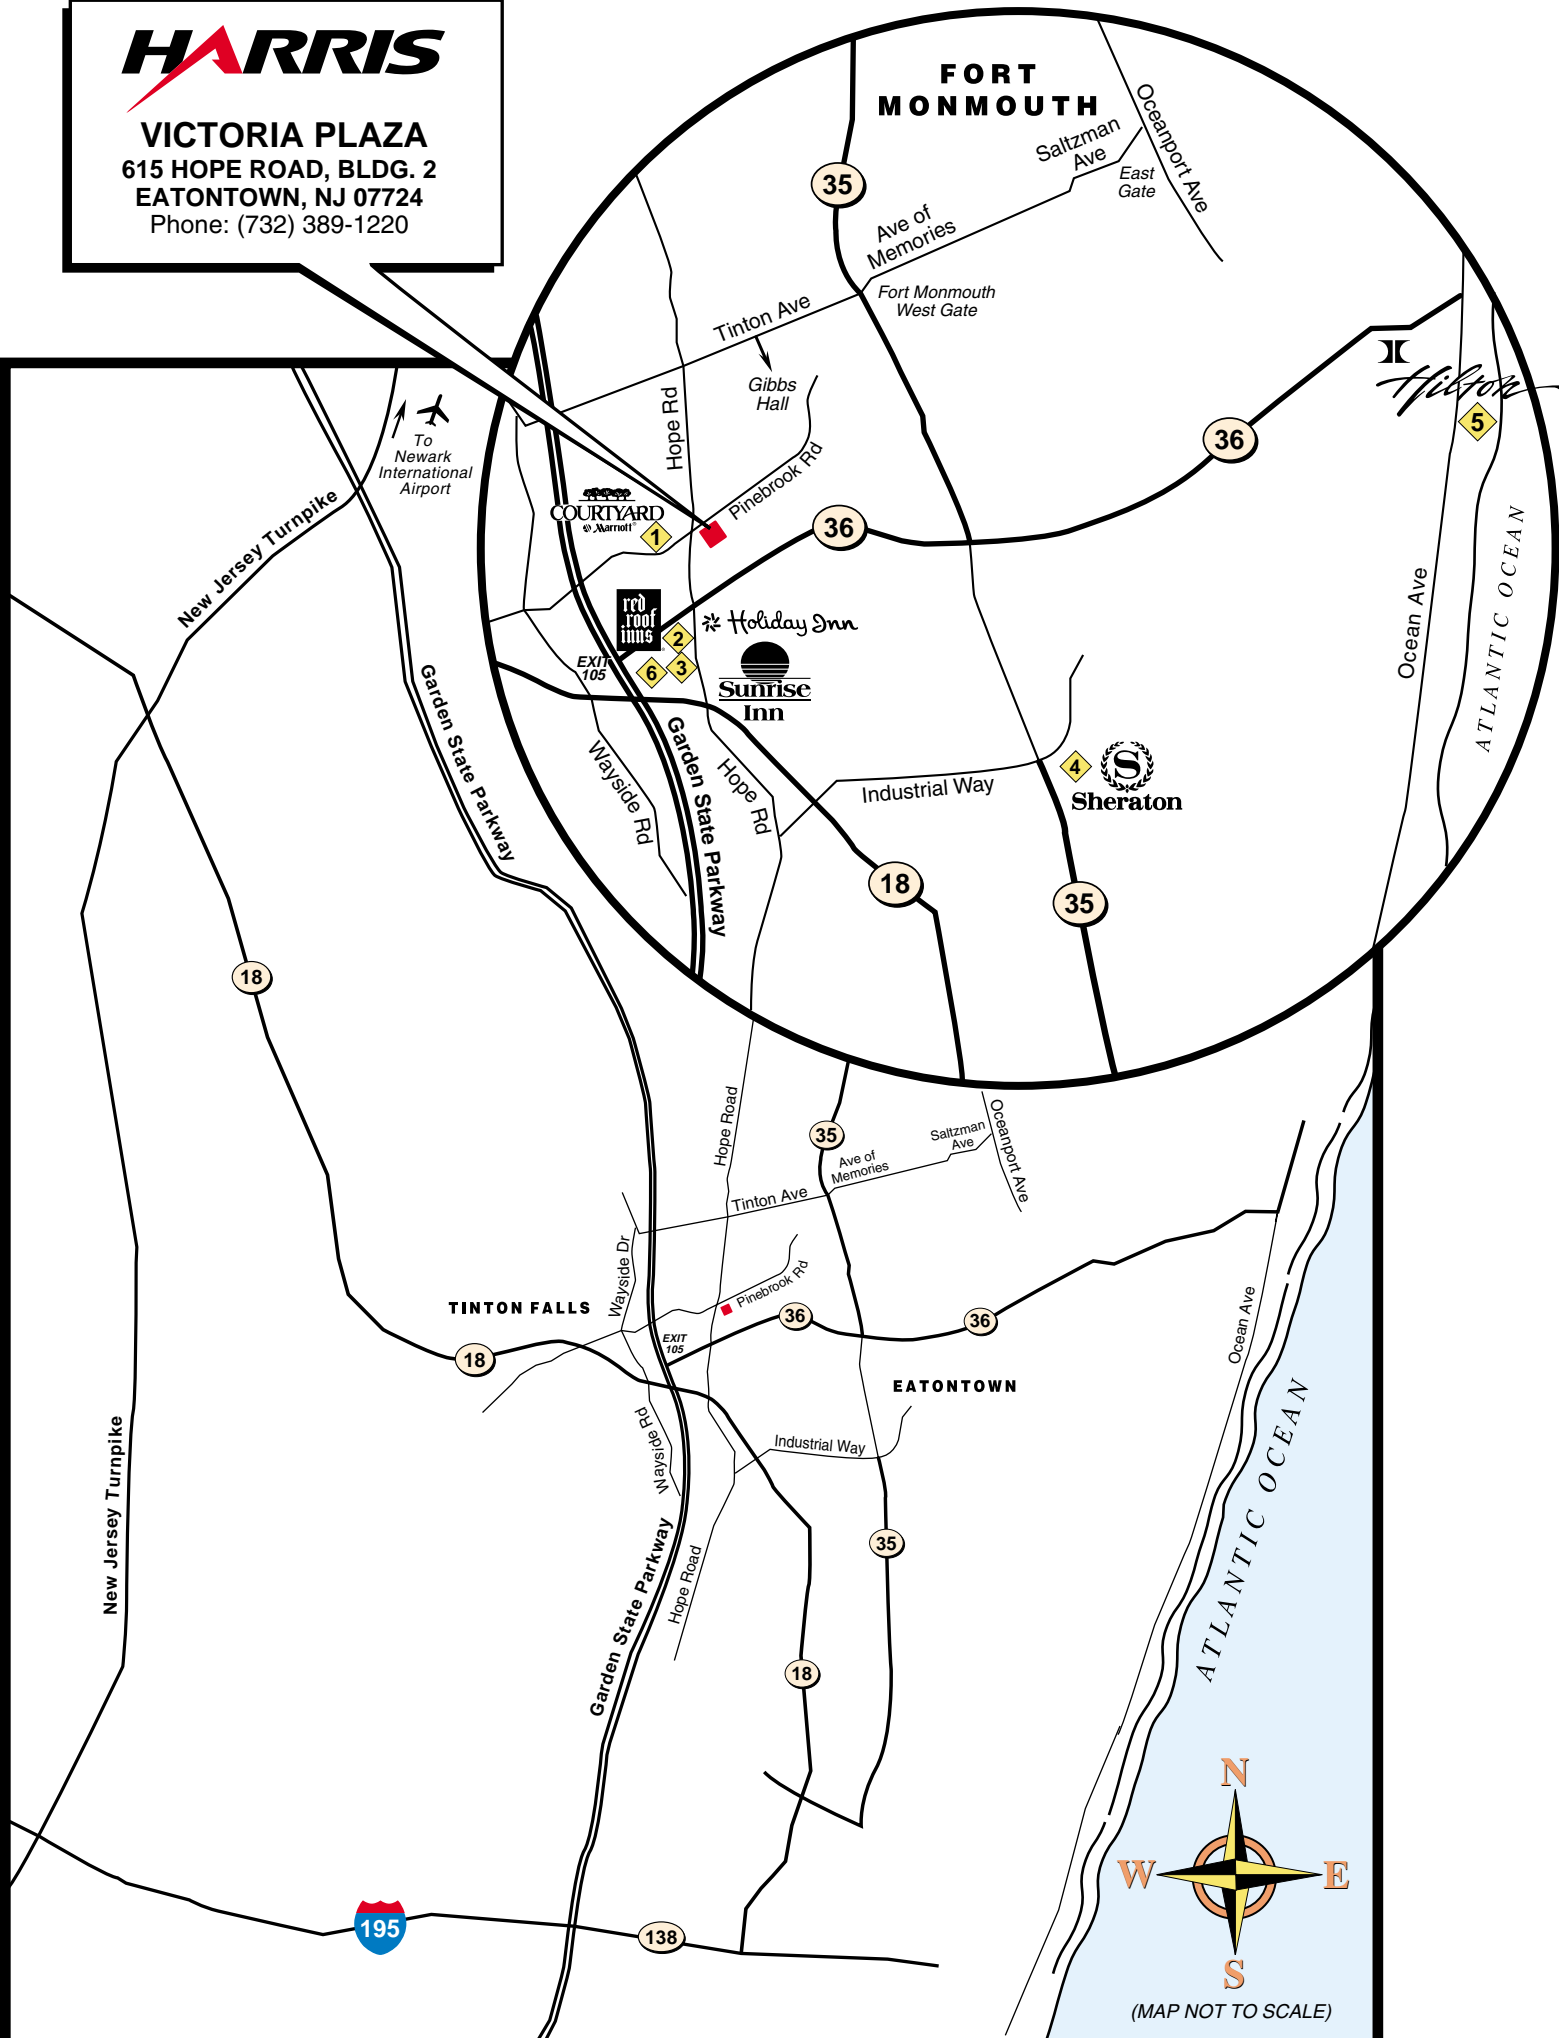

HARRIS

VICTORIA PLAZA
615 HOPE ROAD, BLDG. 2
EATONTOWN, NJ 07724
Phone: (732) 389-1220

(MAP NOT TO SCALE)